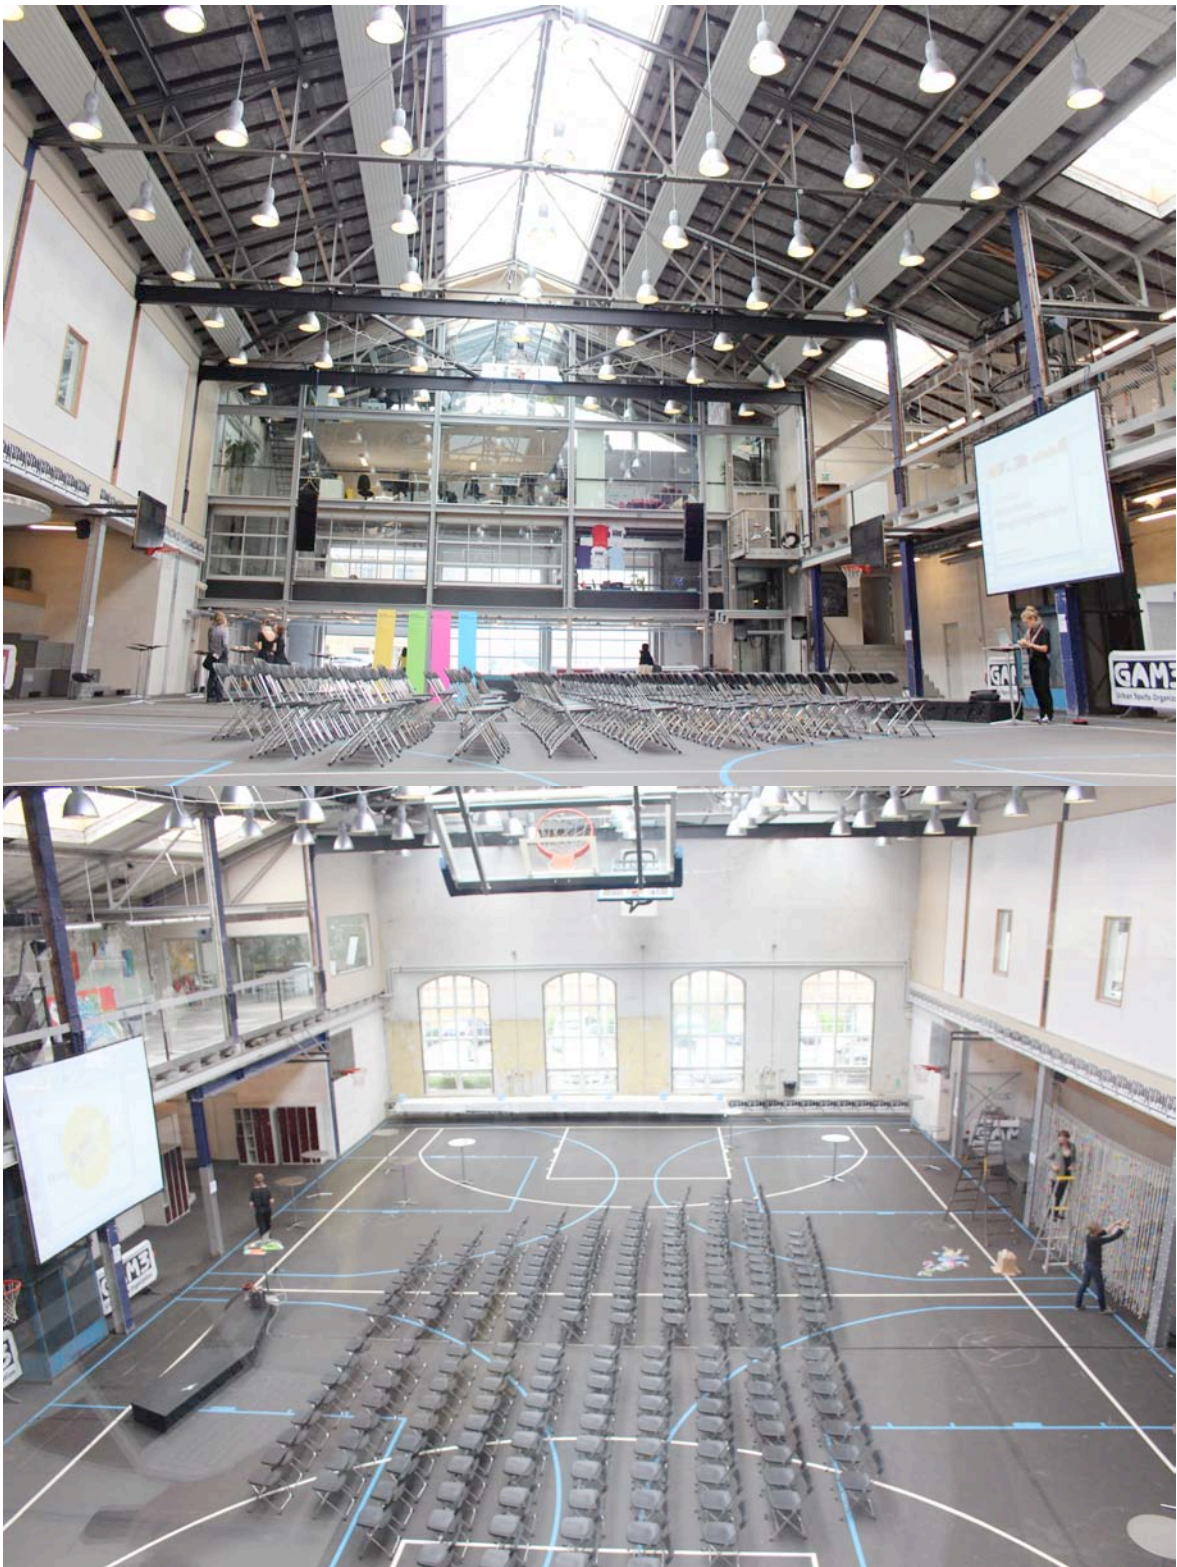

STREETMEKKA MAIN ROOM (800 M2)

SLAM DUNK CONTEST GAM3 FINALS

WAFANDE CONCERT

STREETMEKKA DANCE SHOW

BLAND DIG I BYEN (CITY OF COPENHAGEN)

BLAND DIG I BYEN (CITY OF COPENHAGEN)

PARKOUR CAMP

STREETMEKKA FUTSAL ROOM (400 M2)

YOUNG CONCERT + NIGHTCLUBBING

FUTSAL + BACKGROUND ARTWORK

STREETMEKKA DANCE ROOM (400 M2)

FRIDAY JAM DANCE BATTLES

STREETMEKKA COURT YARD (600 M2)